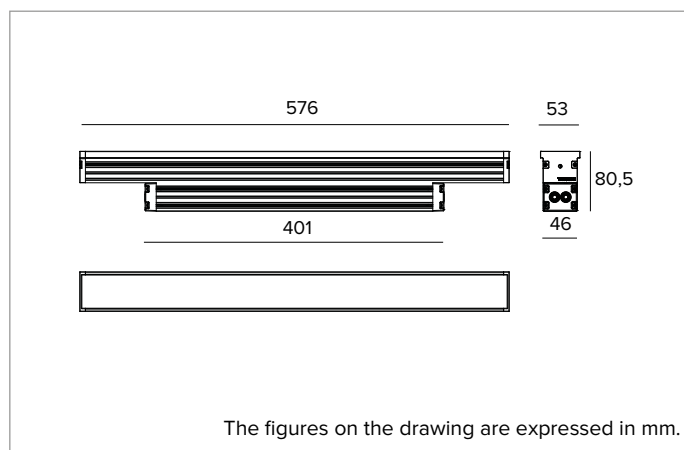

SOURCE

High Power High Efficiency Ra80 linear LED board. Ra90 on request.

Energy efficiency class: E

Nominal power: 24W

Nominal flux: 3230lm

Colour rendering index: 80

Rf: 83

Rg: 97.3

CCT nominal: 2700K

SDCM: 3

Lifetime (L80/B10): >50000h tq +25°C

ILLUMINOTECHNICAL CHARACTERISTICS

Internal optical system composed of a primary cylindrical glass lens, a high reflectance anodised aluminium reflector and an integrated holographic filter. Grazing light version.

Optic: HYBRID

Beam angles: GRZ

Optical efficiency: 83%

Fixture flux: 2684lm

Luminous efficacy: 96lm/W

Photobiological safety: Compliant with RG1 low risk group

MECHANICAL CHARACTERISTICS

Extruded anodised aluminium 15µ body. Extra clear 5mm thick glass flat screen. The body of the fixture is adjustable and can be installed away from the mounting surface using accessory snap brackets.

Colour and finish: Aluminium

Dimensions: L=576mm

Weight: 2.6Kg

Version: INTEGRATED DRIVER

Degree of protection: IP66,IP67

Mechanical Resistance: IK08

ELECTRICAL CHARACTERISTICS

Integrated driver version. Complete with electronic ON-OFF power supply. Pre-cabled with a 1 metre 3x1mm² H07RN-F cable. Luminaire compliant with EN 60598-2-22 for power supply from a centralised emergency system CPSS (Central Power Supply System), not incorporated in the luminaire - high risk areas excluded. The default power and flux are 100% in AC and 100% in DC.

Fixture Power: 28W

Power supply: 220-240Vac 50/60Hz

Insulation Class: CLASS 1

Type of driver / Control: ON-OFF

Driver included: YES

Class F: YES

SAFE FLICKER: PstLM<1 and SVM<0.4 (IEC TR 61547-1 and IEC TR 63158), to ensure a more comfortable and safe light

Ambient temperature: -25°C / +35°C

INSTALLATION

To be completed with stainless steel adjustable brackets.

NOTES

Uses the "Waterblock Smart" technical solution that involves resin coating the connection cables, limiting the risk of humidity reaching the driver or the fixture. 110-277Vac version available on request.

WARRANTY

5 years.

WARNING

Luminaire designed for disposal/recycling at end-of-life. Replaceable (LED only) light source by a professional. Replaceable control gear by a professional.

Due to the technological evolution of the electronic components, the data provided may be updated, and as such, confirmation must be requested during the order process.

Luminous flux and power supply have +/-10% tolerances with respect to the indicated value. tq +25°C (CIE 121).

We reserve the right to make technical changes.

Targetti Sankey S.r.l.
Via Pratese, 164
50145 Firenze - Italy
Tel: +39 055 37911
targetti.com
targetti@targetti.com

CCIAA Firenze
Share Capital:
€ 500.000,00
VAT N. (IT):
01537660480
R.E.A: FI-275656

TARGETTI